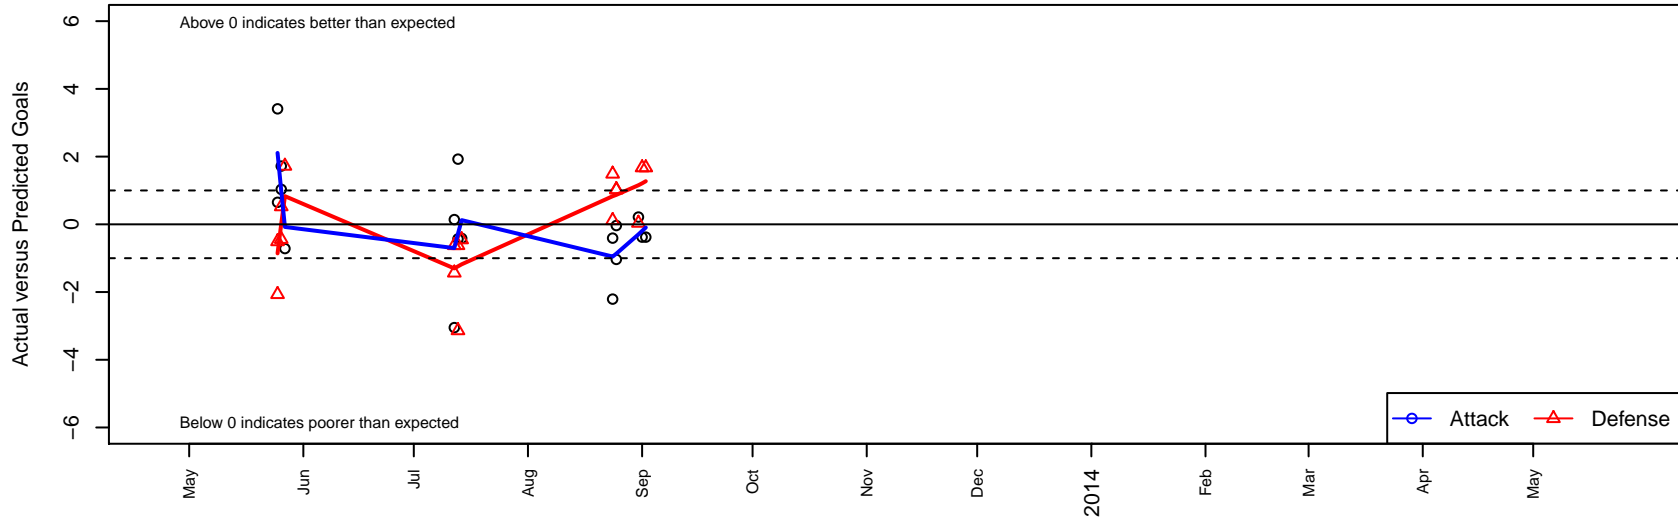

Table Rock Wildcats G02
Dots are actual minus expected GF (blue circles) and GA (red triangles).
Blue line is smoothed change in attack strength. Red is smoothed change in defense strength.